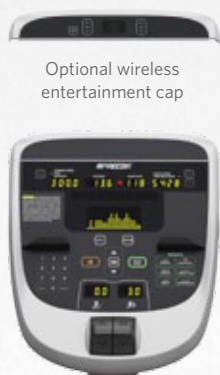

PRODUCT HIGHLIGHTS

1. **1 Moving Handlebars**
   Moving handlebars for a total-body workout.
2. **2 Console**
   Created to complement the entire Experience Series™ line, the P30 console features easy-to-use motion controls and uses a LED-based console that focuses on the essential fitness stats that keep users moving.
3. **3 CrossRamp® Technology**
   Users can isolate or crosstrain specific lower body muscle groups simply by adjusting the angle of the ramp, making it easy for users to focus on their individual fitness goals.
4. **4 Biomechanics**
   Our patented elliptical path perfectly mimics a natural running stride, allowing users to keep their heels down for a more comfortable, effective and ergonomically correct motion.

PRODUCT SPECIFICATIONS

Dimensions (L x W x H): 80 x 32 x 68 inches / 203 x 81 x 173 centimeters
Product Height with PVS: 84 in / 213 cm
Weight: 338 lbs / 153 kg
Power: Self-powered

Total Workouts: 15
Resistance Levels: 20
CrossRamp® Range: 13-40°
Language Selection: English, French, Dutch, German, Italian, Russian, Spanish

Network Capabilities: FitLinxx compatible
C-SAFE enabled

Entertainment: Optional - 15" Personal Viewing System (PVS)
Optional - Wireless entertainment cap

Accessories: Accessories holder
Reading rack
Optional - Cable management

Warranty: Visit www.precor.com for warranty terms

Optional wireless entertainment cap

P30 Console