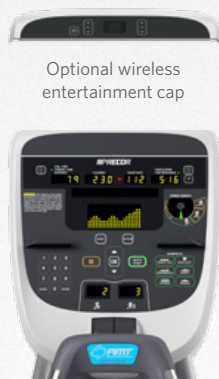

Optional wireless entertainment cap

P30 Console